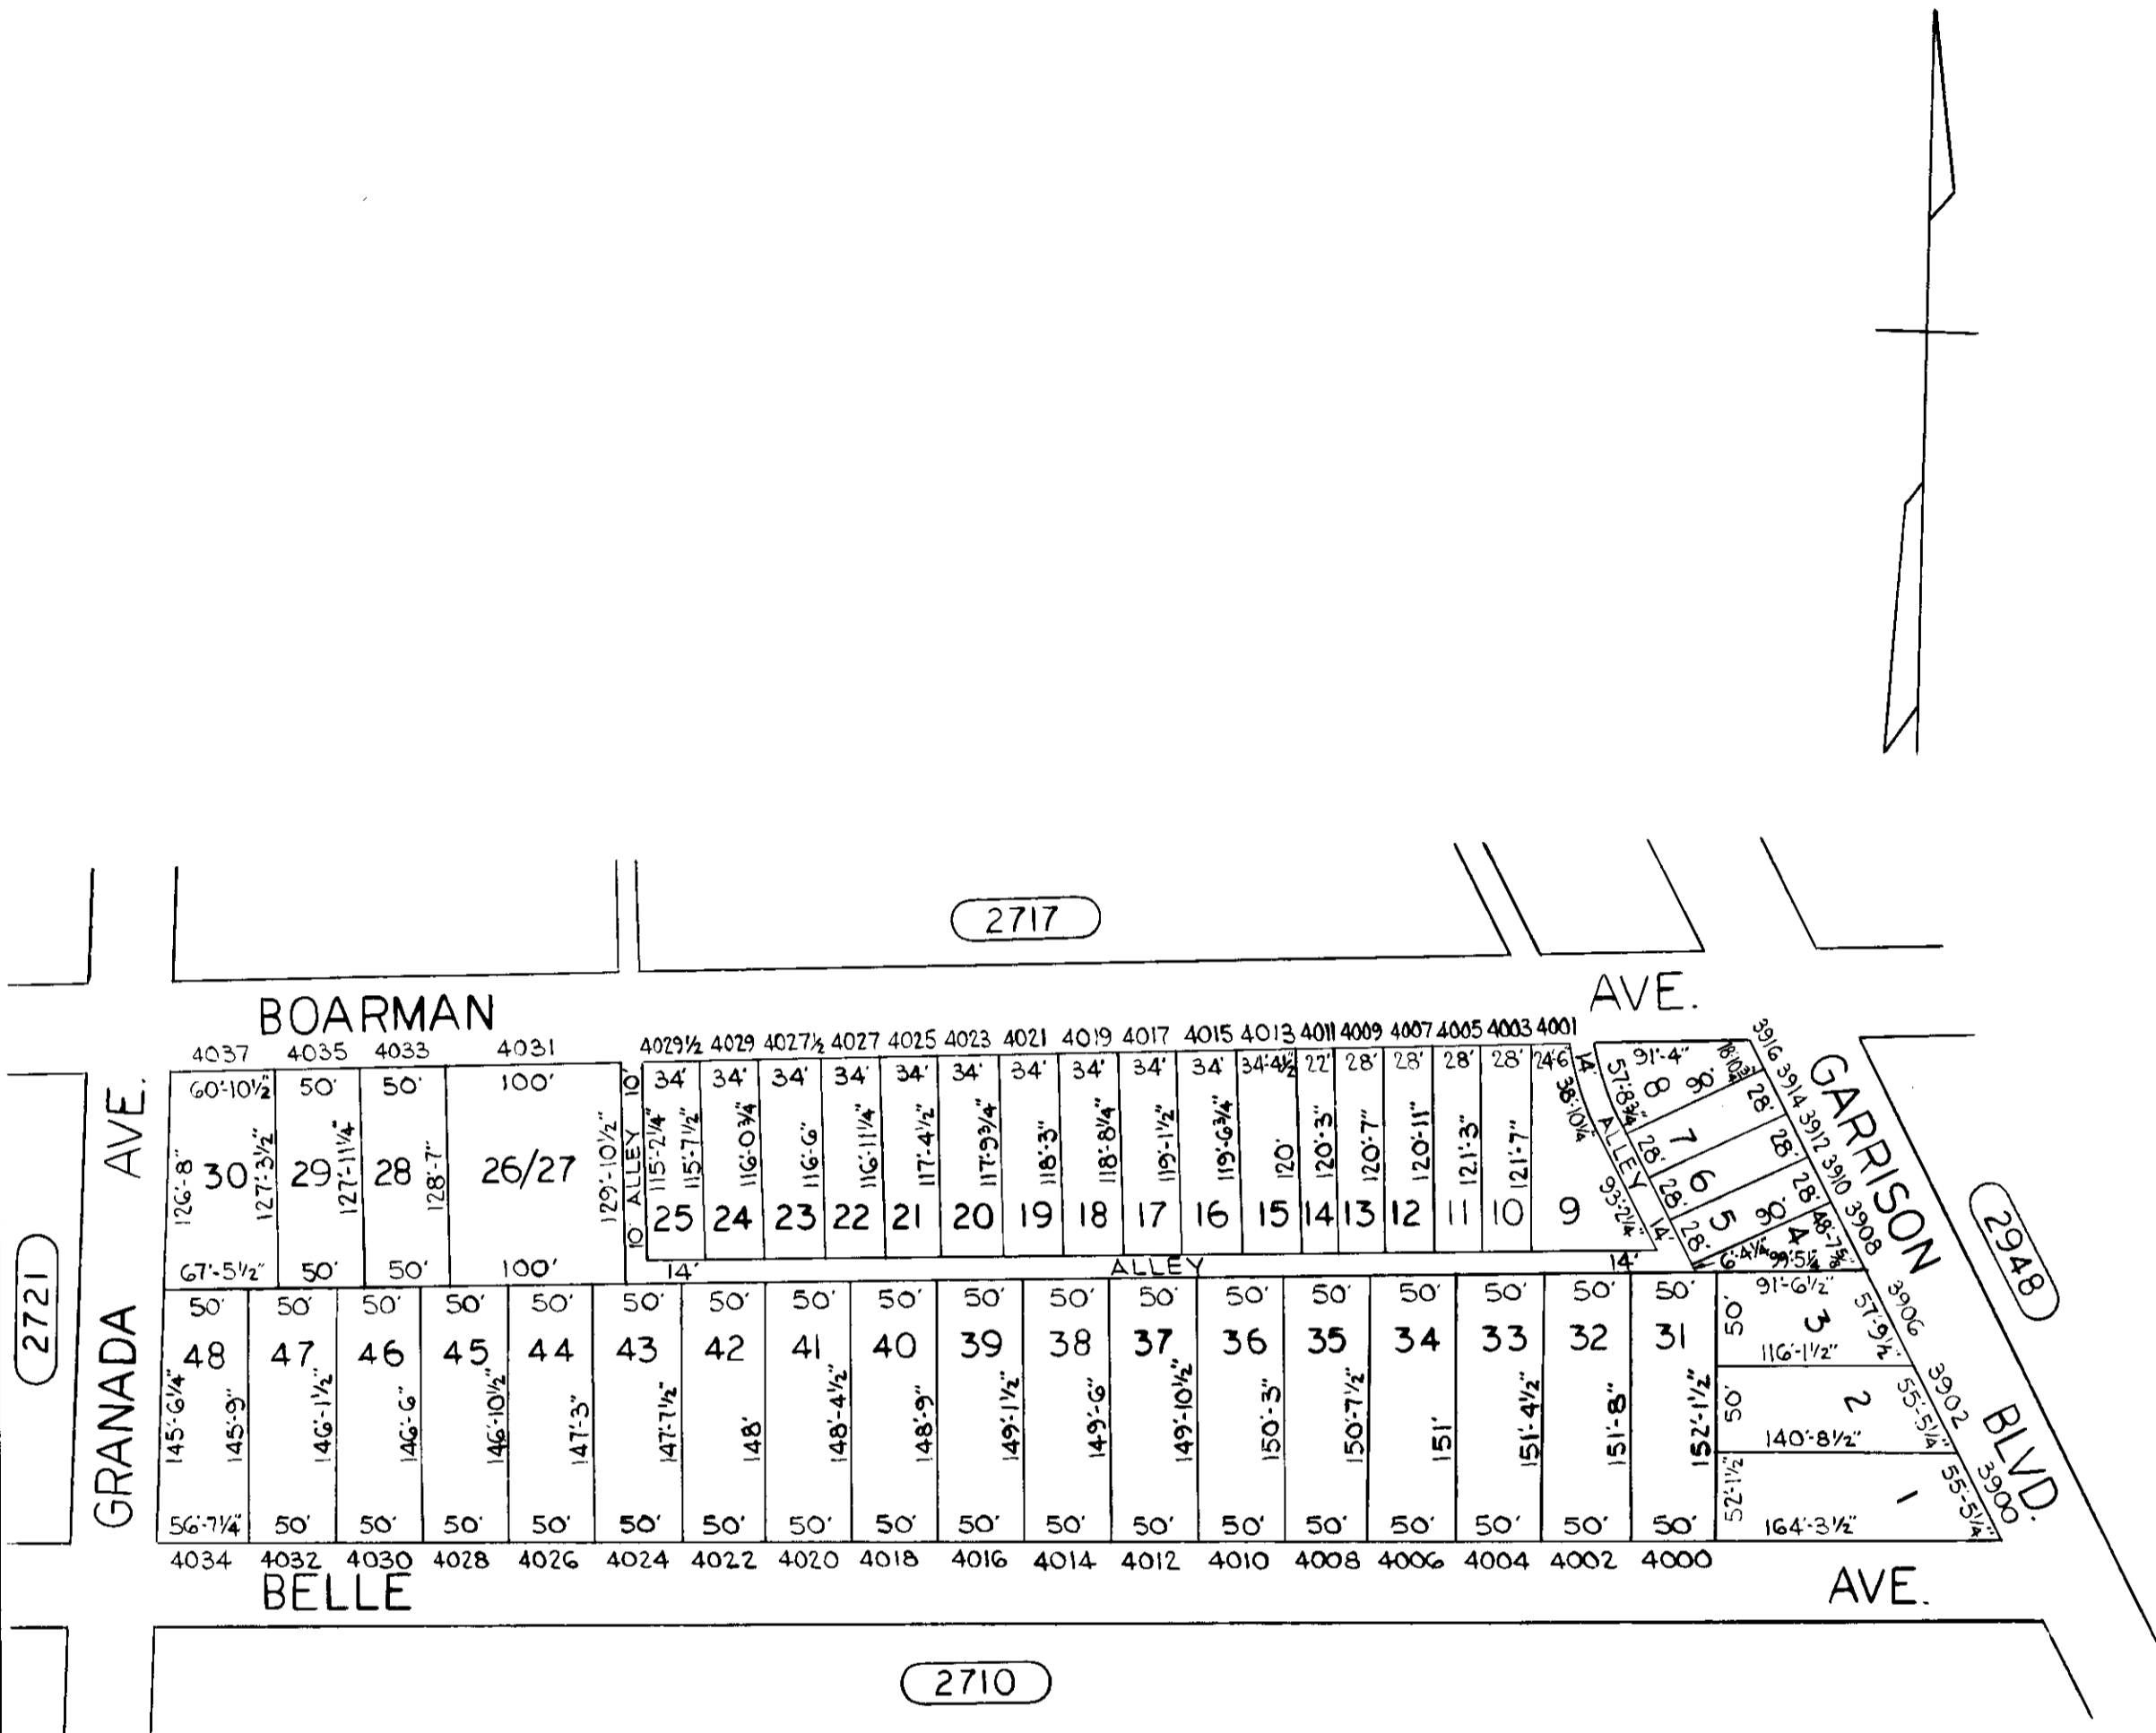

REVISIONS

TRACED BY R.K.
 LETTERED BY R.K.
 CHECKED BY

NOTICE
 THIS IS A REAL PROPERTY PLAT AS PROVIDED FOR UNDER ARTICLE 76(d) OF THE CITY CHARTER IT IS COMPILED FROM TITLE AND OTHER SOURCES AND IS NOT AN AUTHENTIC SURVEY.

CITY OF BALTIMORE
 DEPARTMENT OF PUBLIC WORKS
 PROPERTY LOCATION DIVISION
 WARD 15 SECTION 20
 BLOCK 2718
 SCALE 1" = 100'-0" DATE OCT, 1967.